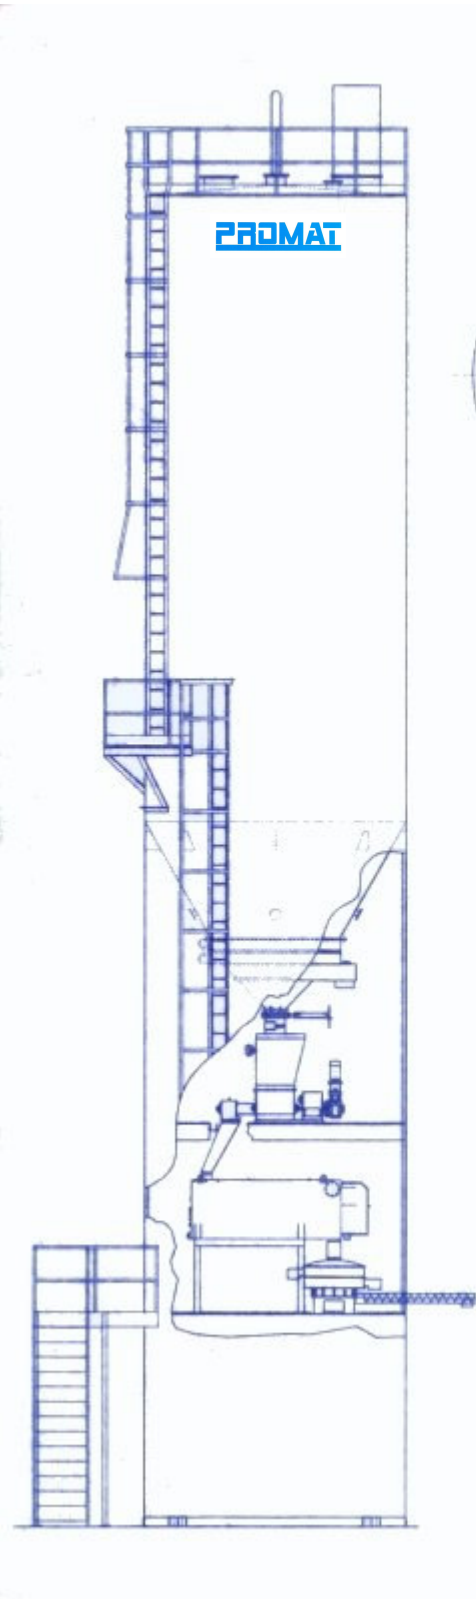

PROMAT Engineering Sales Inc. Lime Slaking System

- Welded Steel Lime Storage Silo
- Bin Activator
- Lime Paste Slaker
- Volumetric Screwfeeder
- Manual Maintenance Gate
- Vibrating Circular Screen Separator
- Grit Discharge Screw
- Slurry Agitation Tank
- Dual Transfer Pump Skid