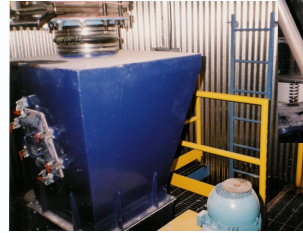

PROMAT Engineering Sales Inc. Lime Slaking System

- Welded Steel Lime Storage Silo
- Bin Activator
- Lime Paste Slaker
- Volumetric Screwfeeder
- Manual Maintenance Gate
- Vibrating Circular Screen Separator
- Grit Discharge Screw
- Slurry Agitation Tank
- Dual Transfer Pump Skid