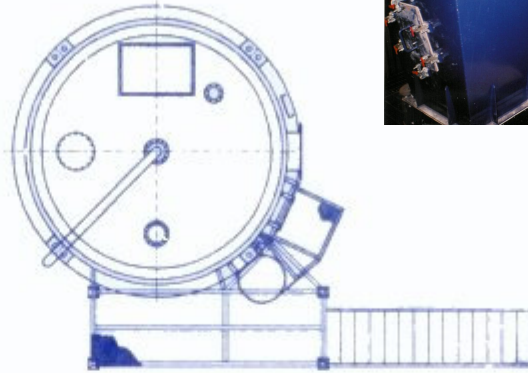

PROMAT Engineering Sales Inc. Lime Slaking System

- Welded Steel Lime Storage Silo
- Bin Activator
- Lime Paste Slaker
- Volumetric Screwfeeder
- Manual Maintenance Gate
- Vibrating Circular Screen Separator
- Grit Discharge Screw
- Slurry Agitation Tank
- Dual Transfer Pump Skid